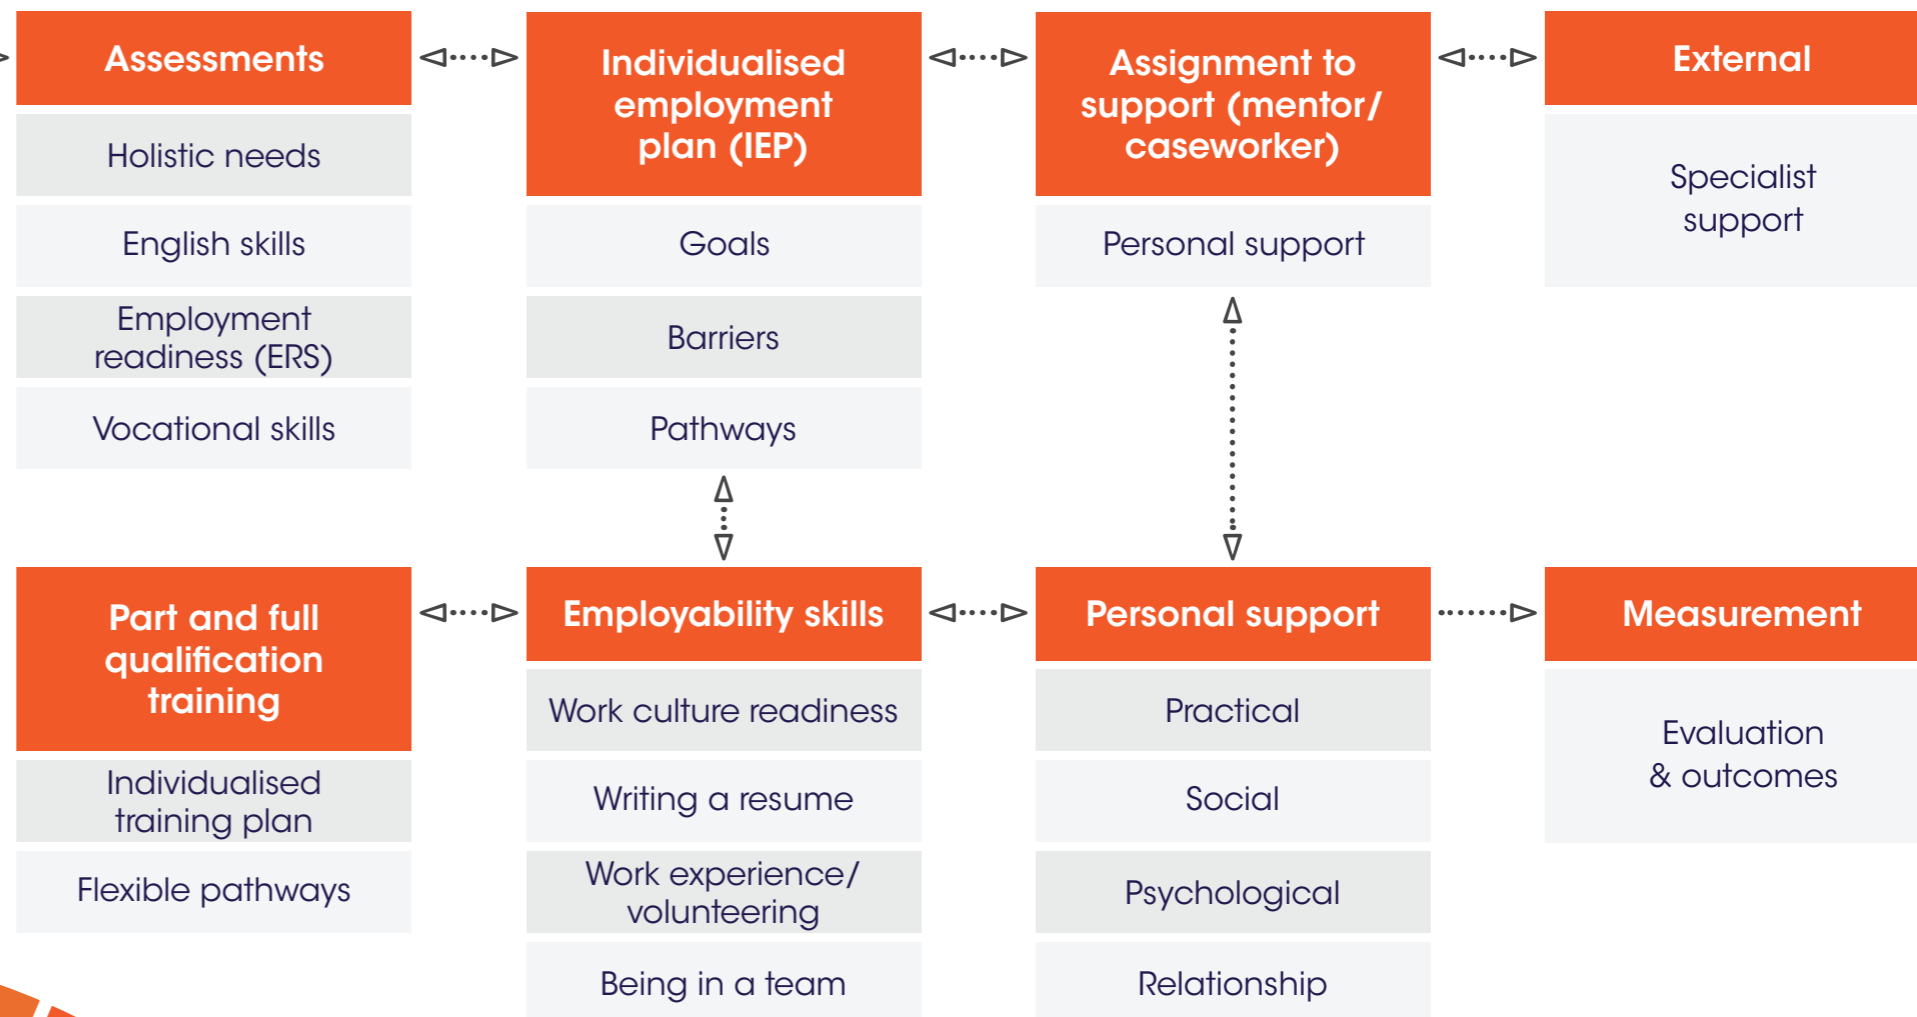


SKILLS4You
Connect. Learn. Grow.

**JOB
TRAINING
DESIGNED**
For migrant women

ELIGIBILITY & READINESS CHECK

ROLLING INTAKES

TRAINING LOCATIONS

Blacktown
Level 1, 125 Main St, BLACKTOWN

Carlingford
263 Marsden Rd, CARLINGFORD